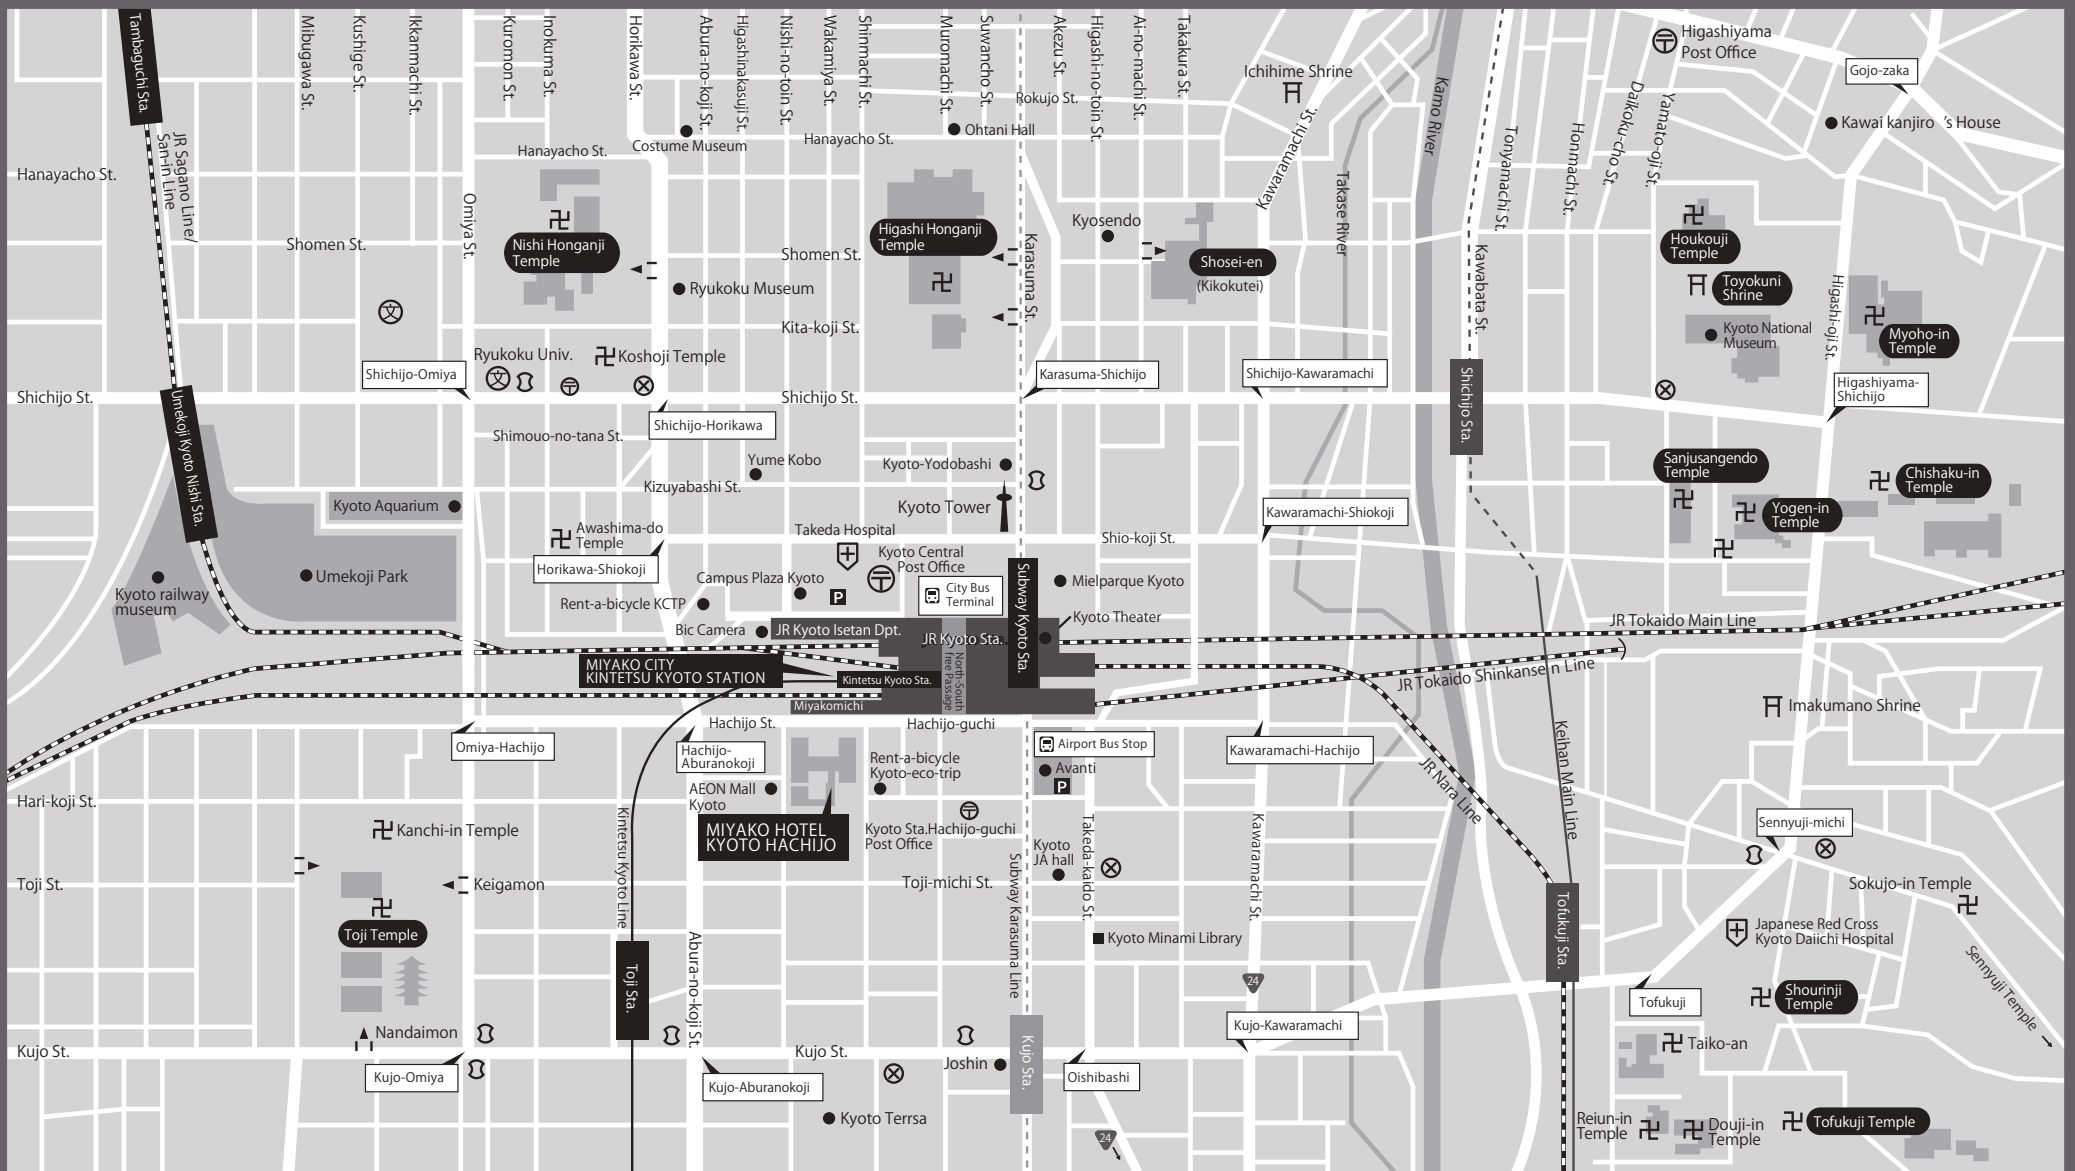

# KYOTO City Map

Miyako Hotel Kyoto Hachijo

Miyako City Kintetsu Kyoto Station

# A: Central Area Map

# B: Station Area Map

○○○○ Crossing Name 
 ⊗ Police station 
 ⓧ Post office 
 Ⓛ Bank 
 Ⓜ Hospital 
 Ⓜ Shrine 
 Ⓜ Temple 
 Ⓜ National road 
 Ⓜ School 
 Ⓜ Parking 
 ※ To To-ji, Nishi-Honganji, and Higashi Honganji, it is 15 minutes each from Miyako Hotel Kyoto Hachijo. (on foot)